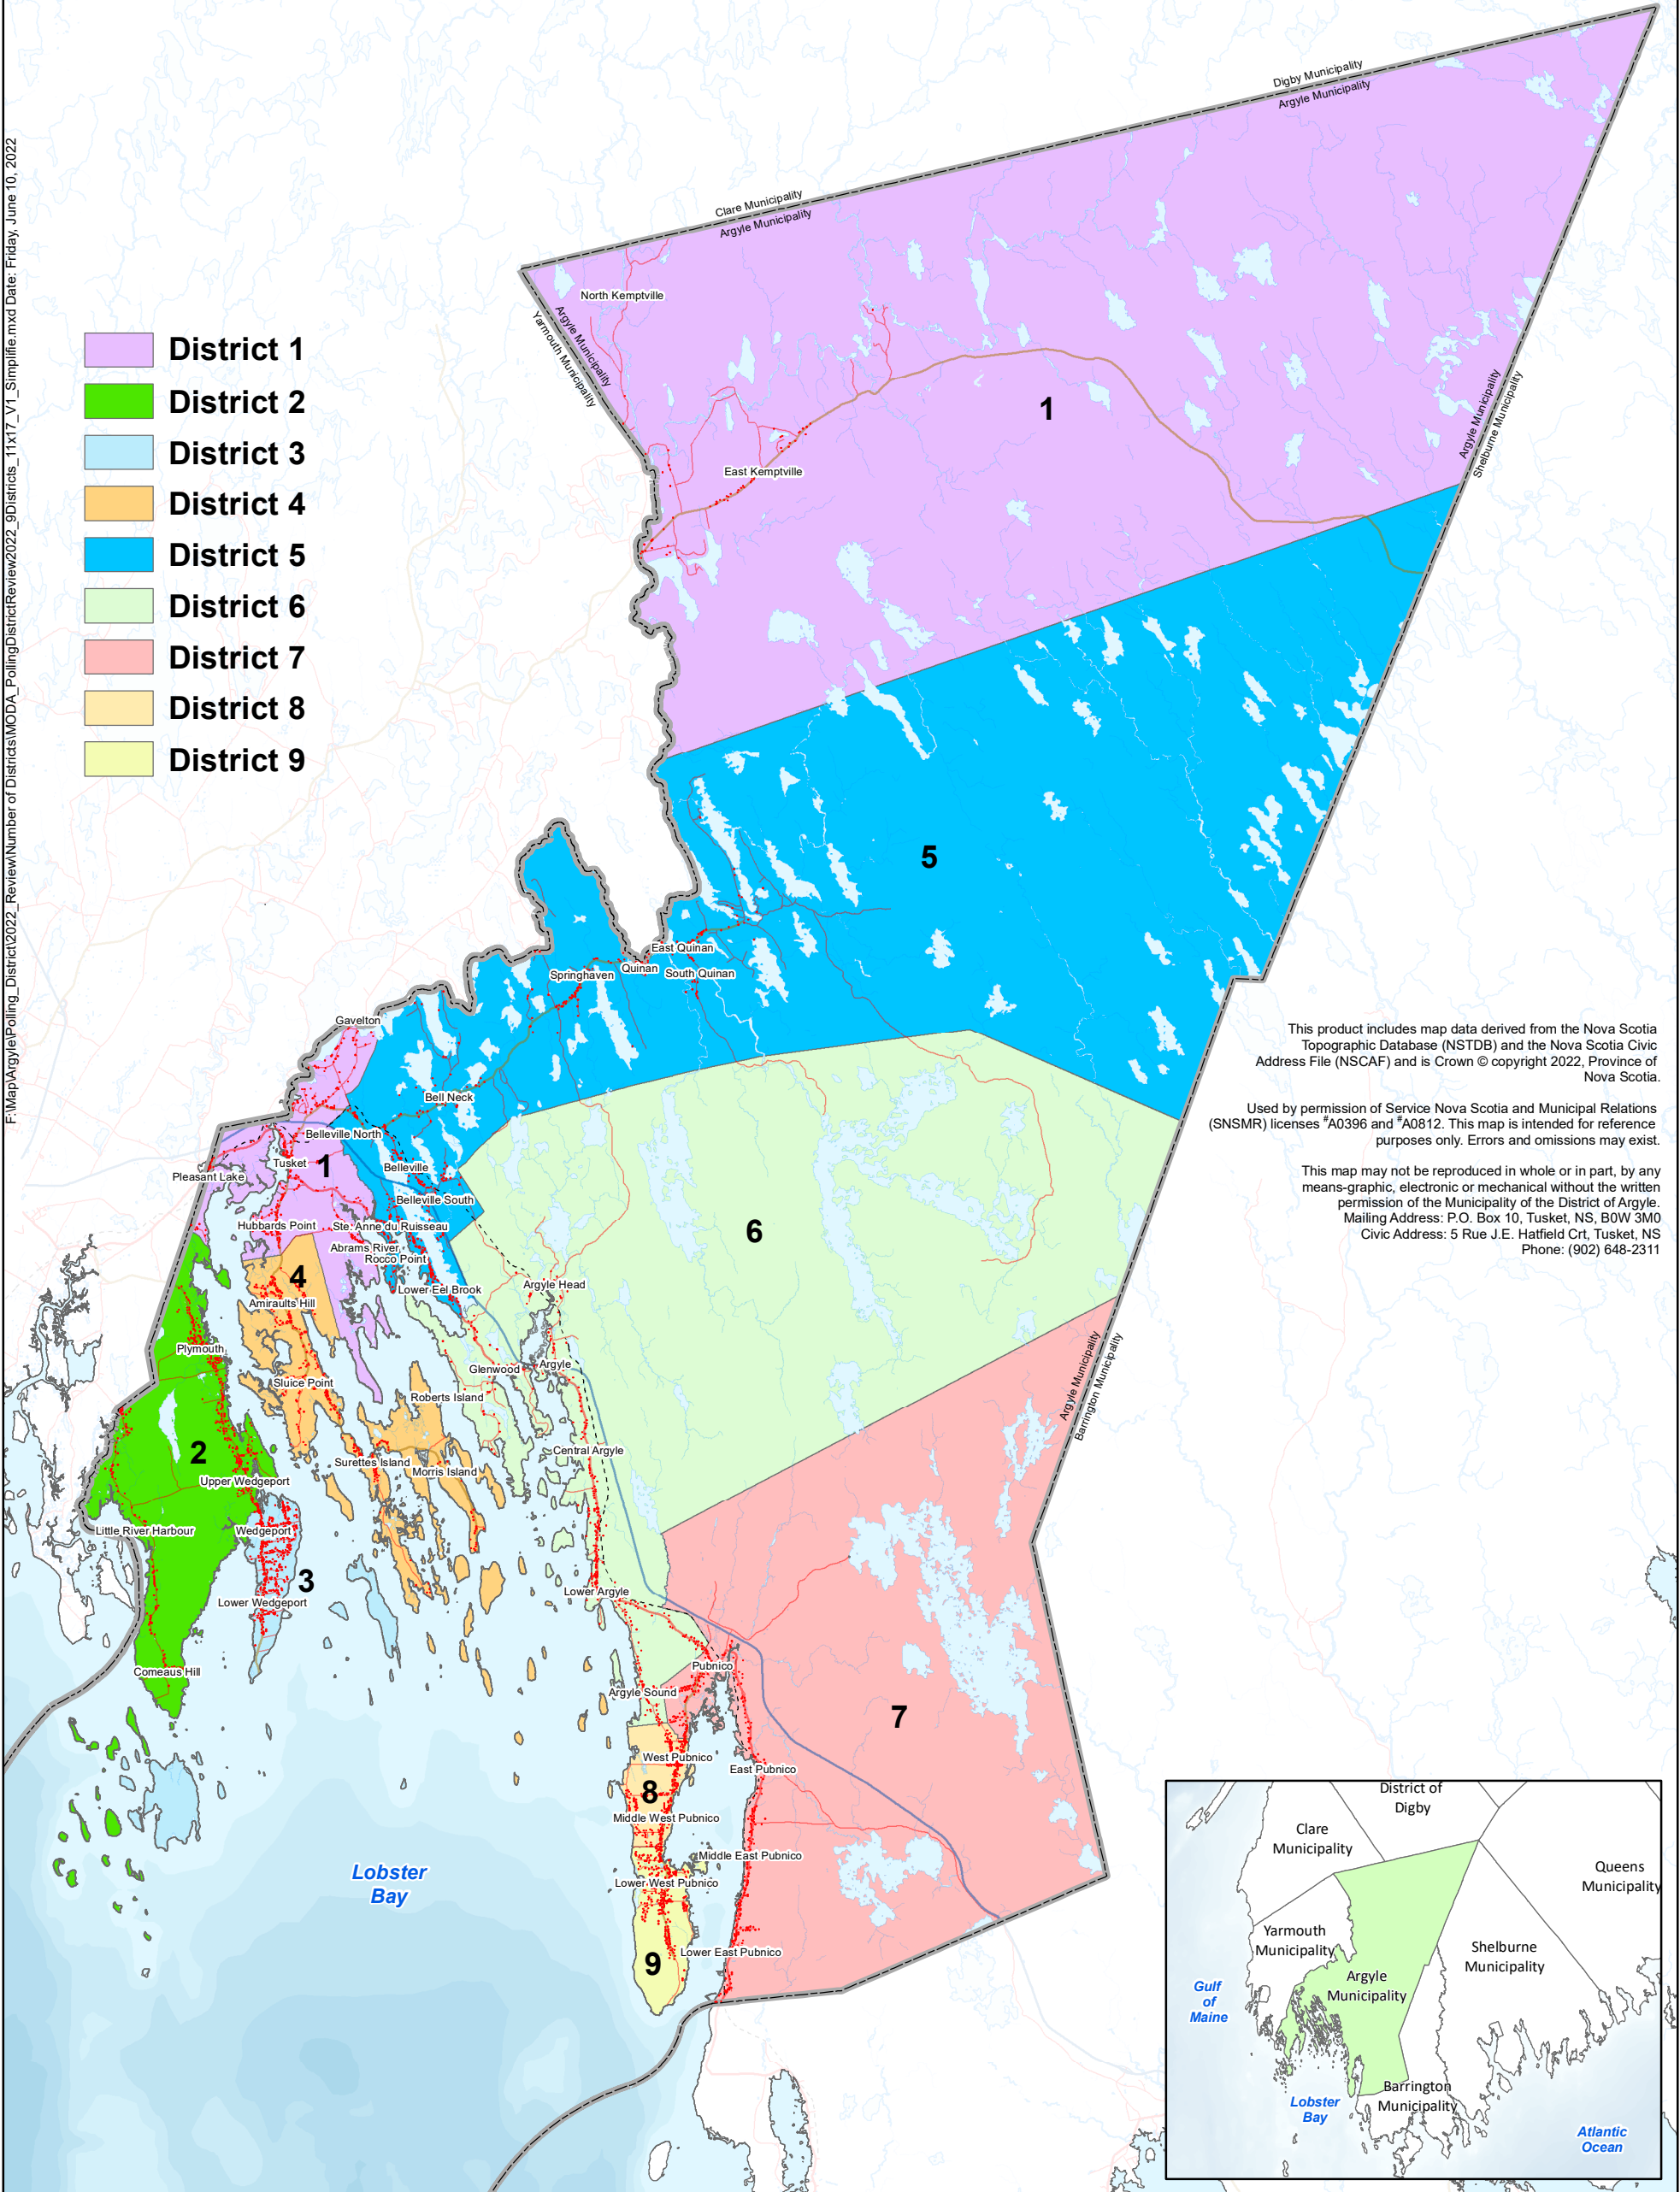

The Municipality of the District of Argyle
Polling Districts - 9 Districts
2022 Review

- Elector Addresses
- Highway
- - - Abandoned Railroad
- Trunk
- Collector
- Local Road

UTM Projection, Zone 20 North
 North American Datum 1983 (NAD83)
 Canadian Spatial Reference System 1998 (CSRS98)

Polling Districts: Municipality of the District of Argyle
Topographic Layer: 1:10,000 Nova Scotia Topographic Database (NSTDB) - *NSGC
Road Layer: 1:10,000 Nova Civic Address File (NSCAF) - *NSGC
GSA Names: 1:10,000 Nova Civic Address File (NSCAF) - *NSGC
 *NSGC: Nova Scotia Geomatics Centre, Amherst, N.S.

F:\Map\Argyle\Polling_District\2022_Review\Number of Districts\MODA_PollingDistrictReview2022_9Districts_11x17_V1_Simplified.mxd Date: Friday, June 10, 2022

- District 1
- District 2
- District 3
- District 4
- District 5
- District 6
- District 7
- District 8
- District 9

This product includes map data derived from the Nova Scotia Topographic Database (NSTDB) and the Nova Scotia Civic Address File (NSCAF) and is Crown © copyright 2022, Province of Nova Scotia.

Used by permission of Service Nova Scotia and Municipal Relations (SNSMR) licenses *A0396 and *A0812. This map is intended for reference purposes only. Errors and omissions may exist.